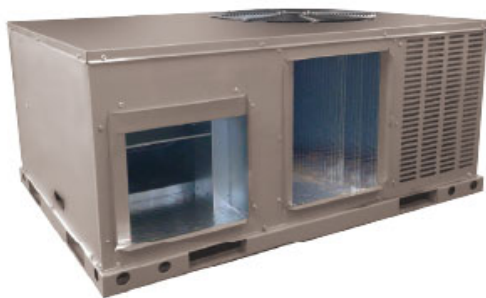

Submittal

Split System Cooling

CPH-48-15

Location: _____
Engineer: _____
Submitted to: _____
Submitted by: _____
Reference: _____

Approval: _____
Date: _____
Construction: _____
Unit # : _____
Drawing # : _____

Note: "Graphics in this document are for representation only. Actual model may differ in appearance."

Unit dimension

Unit Dimension	24K	30K	36K	42K	48K	60K
Width(in.)	52	52	52	58-1/2	58-1/2	58-1/2
Depth(in.)	37-3/4	37-3/4	37-3/4	42-1/16	42-1/16	42-1/16
Height(in.)	24-13/16	24-13/16	24-13/16	33-1/16	33-1/16	33-1/16

Specification

MODEL	CPH-48-15
Cooling capacity (Btu/h)	46500
Sensible (Btu/h)	36503
SEER2/EER2	13.4/11.4
Heating capacity [Btu/h(47°F)]	47000
COP(47°F)	3.4
HSPF2	6.7
Power conns.- V/PH/HZ	208/230/1/60
Min. brch. cir. Ampacity	25.525
Br. cir. prot. rtg. - Max. (Amps)	42.825
Sound power level [dB(A)]	80
Compressor	Scroll
NO. used- NO. speeds	1-1
stage	single
compressor RLA/LRA	17.3/108
R.L. Amps- L.R. Amps	17.3-108
Factory installed	Scroll
Outdoor fan dia. (In.)	23.6
# fan blades	3
Type drive- NO. speed	DIRECT - 10
Motor HP	1/4
Motor speed R.P.M.	200~980
Volts/PH/HZ	208/230/1/60
F.L. Amps	1
Outdoor coil- type	PLATE FIN
Metering device type	pston
Rows- F.P.I.	2-1.2
Face area (SQ. FT.)	15.54
Tube size (In.)	13/64
Indoor fan-type	Centrifugal -PSC
wheel (D x W)	11 X 10
Drive- NO. speed	DIRECT - 3
Motor HP	3/4
Motor speed R.P.M.	1050
F.L. Amps	2.9
Refrigerant control	ORIFICE
LBS. - R-410 (O.D. UNIT)	6 LBS.-10 OZ.
Unit dimension	58-1/2X33-1/16X42-1/16
Net/Gross WT (LBS.)	442/451
Cooling (°F)	55-115
Heating(°F)	5-86