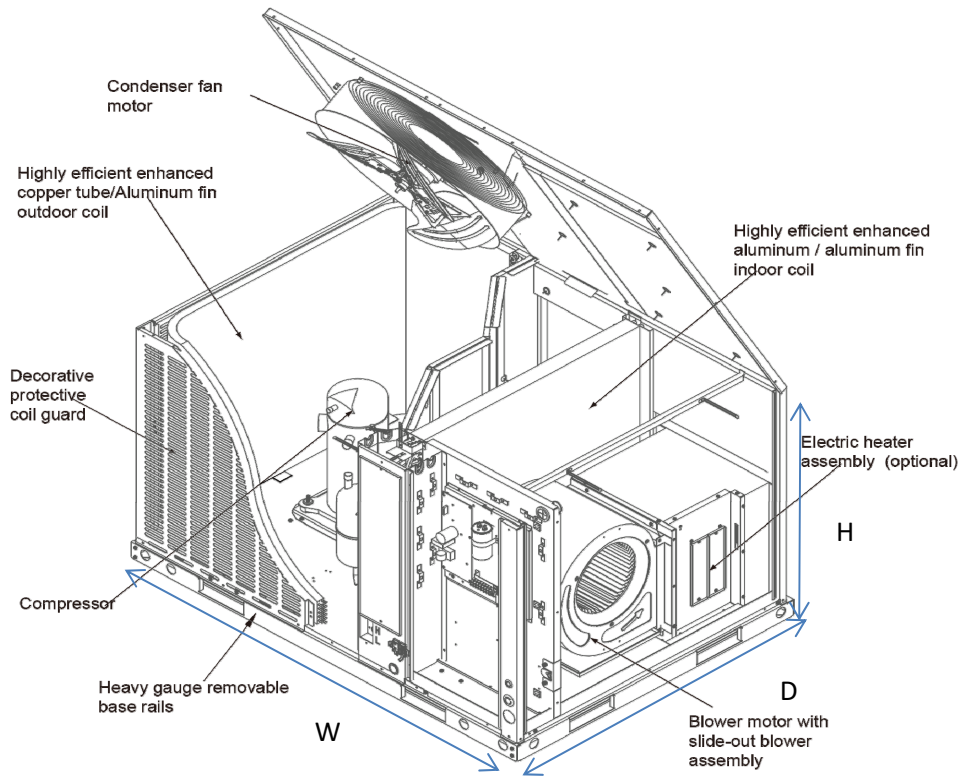

Submittal

Split System Cooling

CPH-48-15

Location: _____
Engineer: _____
Submitted to: _____
Submitted by: _____
Reference: _____

Approval: _____
Date: _____
Construction: _____
Unit # : _____
Drawing # : _____

Note: "Graphics in this document are for representation only. Actual model may differ in appearance."

Unit dimension

Unit Dimension	24K	30K	36K	42K	48K	60K
Width(in.)	52	52	52	58-1/2	58-1/2	58-1/2
Depth(in.)	37-3/4	37-3/4	37-3/4	42-1/16	42-1/16	42-1/16
Height(in.)	24-13/16	24-13/16	24-13/16	33-1/16	33-1/16	33-1/16

Specification

MODEL	CPH-48-15
Cooling capacity (Btu/h)	46500
Sensible (Btu/h)	36503
SEER2/EER2	13.4/11.4
Heating capacity [Btu/h(47°F)]	47000
COP(47°F)	3.4
HSPF2	6.7
Power conns.- V/PH/HZ	208/230/1/60
Min. brch. cir. Ampacity	25.525
Br. cir. prot. rtg. - Max. (Amps)	42.825
Sound power level [dB(A)]	80
Compressor	Scroll
NO. used- NO. speeds	1-1
stage	single
compressor RLA/LRA	17.3/108
R.L. Amps- L.R. Amps	17.3-108
Factory installed	Scroll
Outdoor fan dia. (In.)	23.6
# fan blades	3
Type drive- NO. speed	DIRECT - 10
Motor HP	1/4
Motor speed R.P.M.	200~980
Volts/PH/HZ	208/230/1/60
F.L. Amps	1
Outdoor coil- type	PLATE FIN
Metering device type	pston
Rows- F.P.I.	2-1.2
Face area (SQ. FT.)	15.54
Tube size (In.)	13/64
Indoor fan-type	Centrifugal -PSC
wheel (D x W)	11 X 10
Drive- NO. speed	DIRECT - 3
Motor HP	3/4
Motor speed R.P.M.	1050
F.L. Amps	2.9
Refrigerant control	ORIFICE
LBS. - R-410 (O.D. UNIT)	6 LBS.-10 OZ.
Unit dimension	58-1/2X33-1/16X42-1/16
Net/Gross WT (LBS.)	442/451
Cooling (°F)	55-115
Heating(°F)	5-86